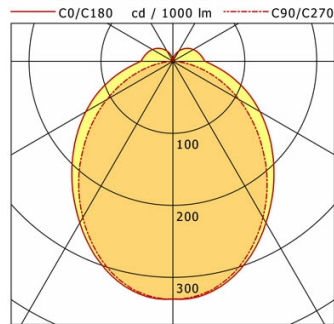

ML-A 045.10840.2 AOV/DALI

ML-A 045.10840.2 AOV/DALI

Monoline 045 | Surface-Mounted (1xLED 16W 840/4000K 2310lm)

	C0	C90	C180	C270
0°	330	330	330	330
30°	259	251	259	251
60°	140	106	140	106
90°	45	1	45	1
120°	33	0	33	0
150°	16	1	16	1
180°	1	1	1	1
cd / 1000 lm				

Offset [m]	Cone width [m]		Illuminance [lx]
3.0	8.04	6.56	84.7
6.0	16.09	13.11	21.2
9.0	24.13	19.67	9.4
12.0	32.18	26.23	5.3
15.0	40.22	32.78	3.4

η	LED
Efficiency	144 lm/W
Direct/Indirect	↓ 89% / ↑ 11%
System Power	16 W
UGR	X=4H, Y=8H
Reflection factors	70/50/20
UGR C0/C180	23.8
UGR C90/C270	22.3
CIE Flux Codes	47 76 92 89 100
Ra/CRI	>80

LTS

Zubehör