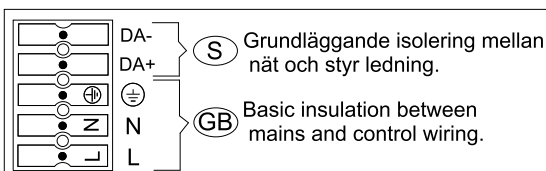

FAGERHULT

SE - 566 80 Habo

Lepo LED continue

Max 5 pcs

| STANDARD | DIGITAL DIM | ANALOG DIM | SWITCH DIM |
|----------|-------------|------------|------------|
| ⊖ | → DSI | DC - | ⊖ |
| + | → DSI | DC + | ⊕ |
| ⊕ | → ⊕ | ⊕ | ⊕ |
| ⊖ | → ⊖ | ⊖ | ⊖ |
| Z | → Z | N | N |
| L | → L | L | L |